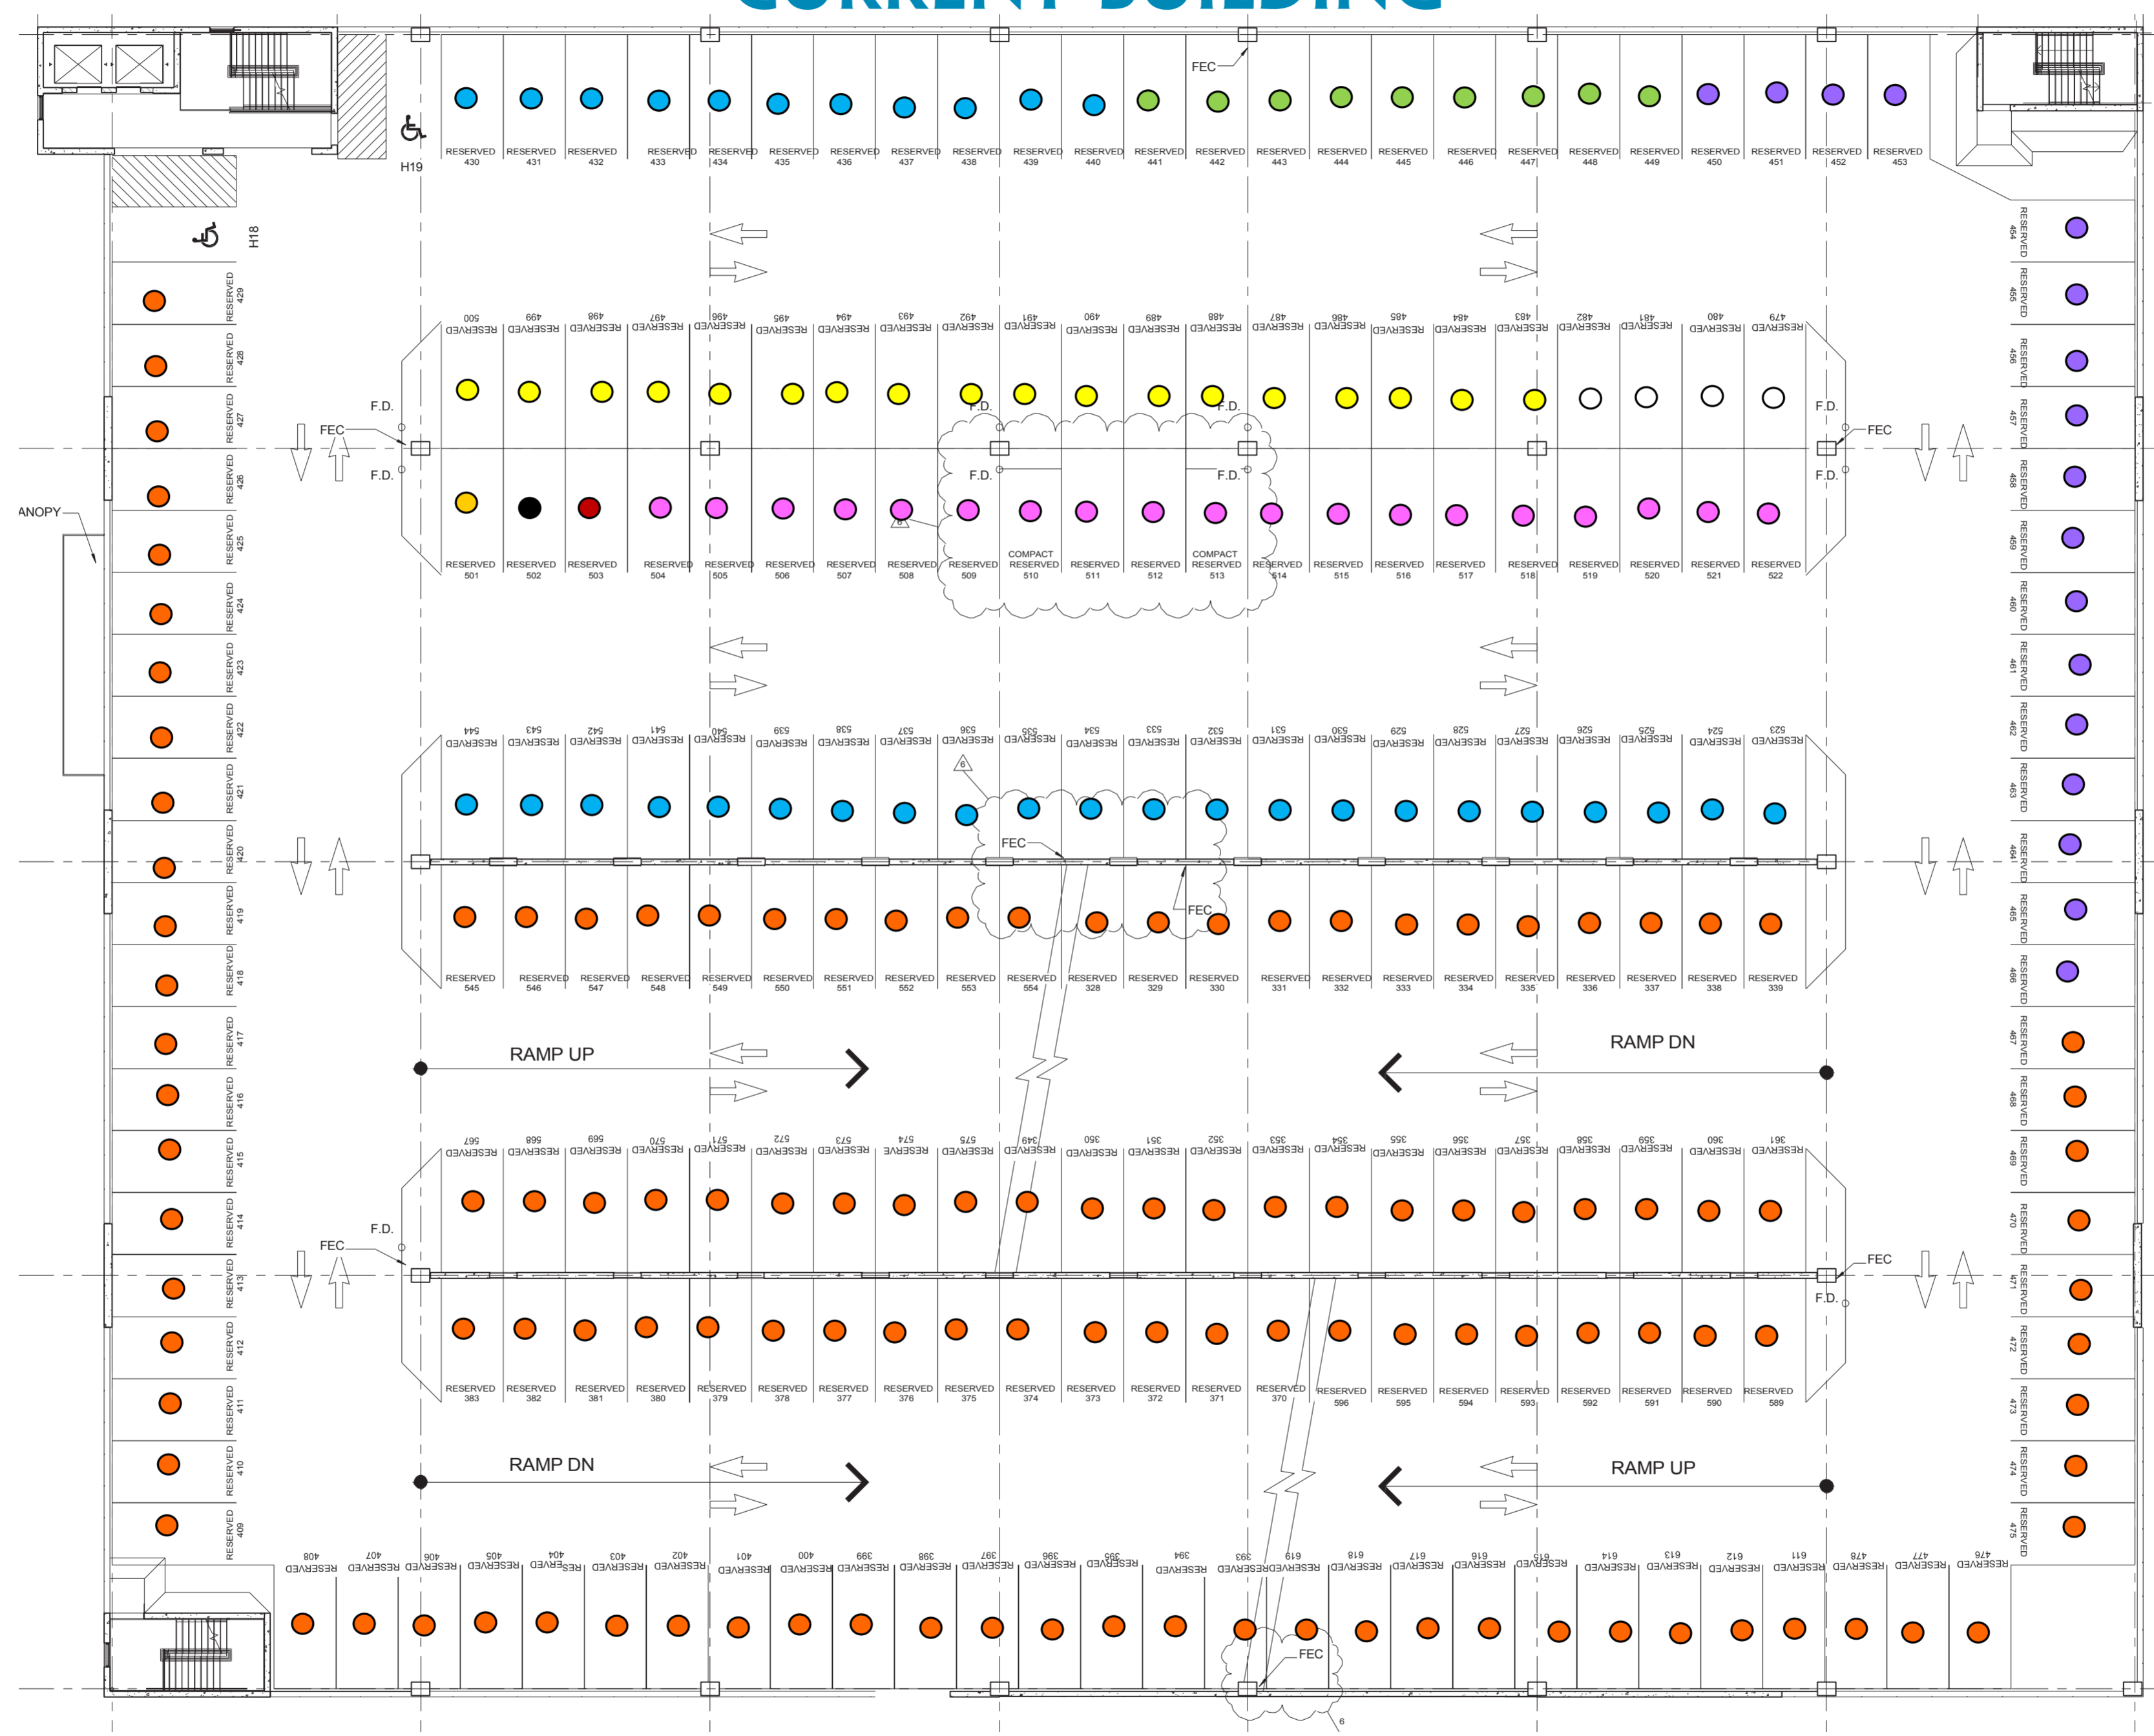

CURRENT BUILDING

NEW BUILDING

SHEBOYGAN AVE

LEVEL 2.PDF