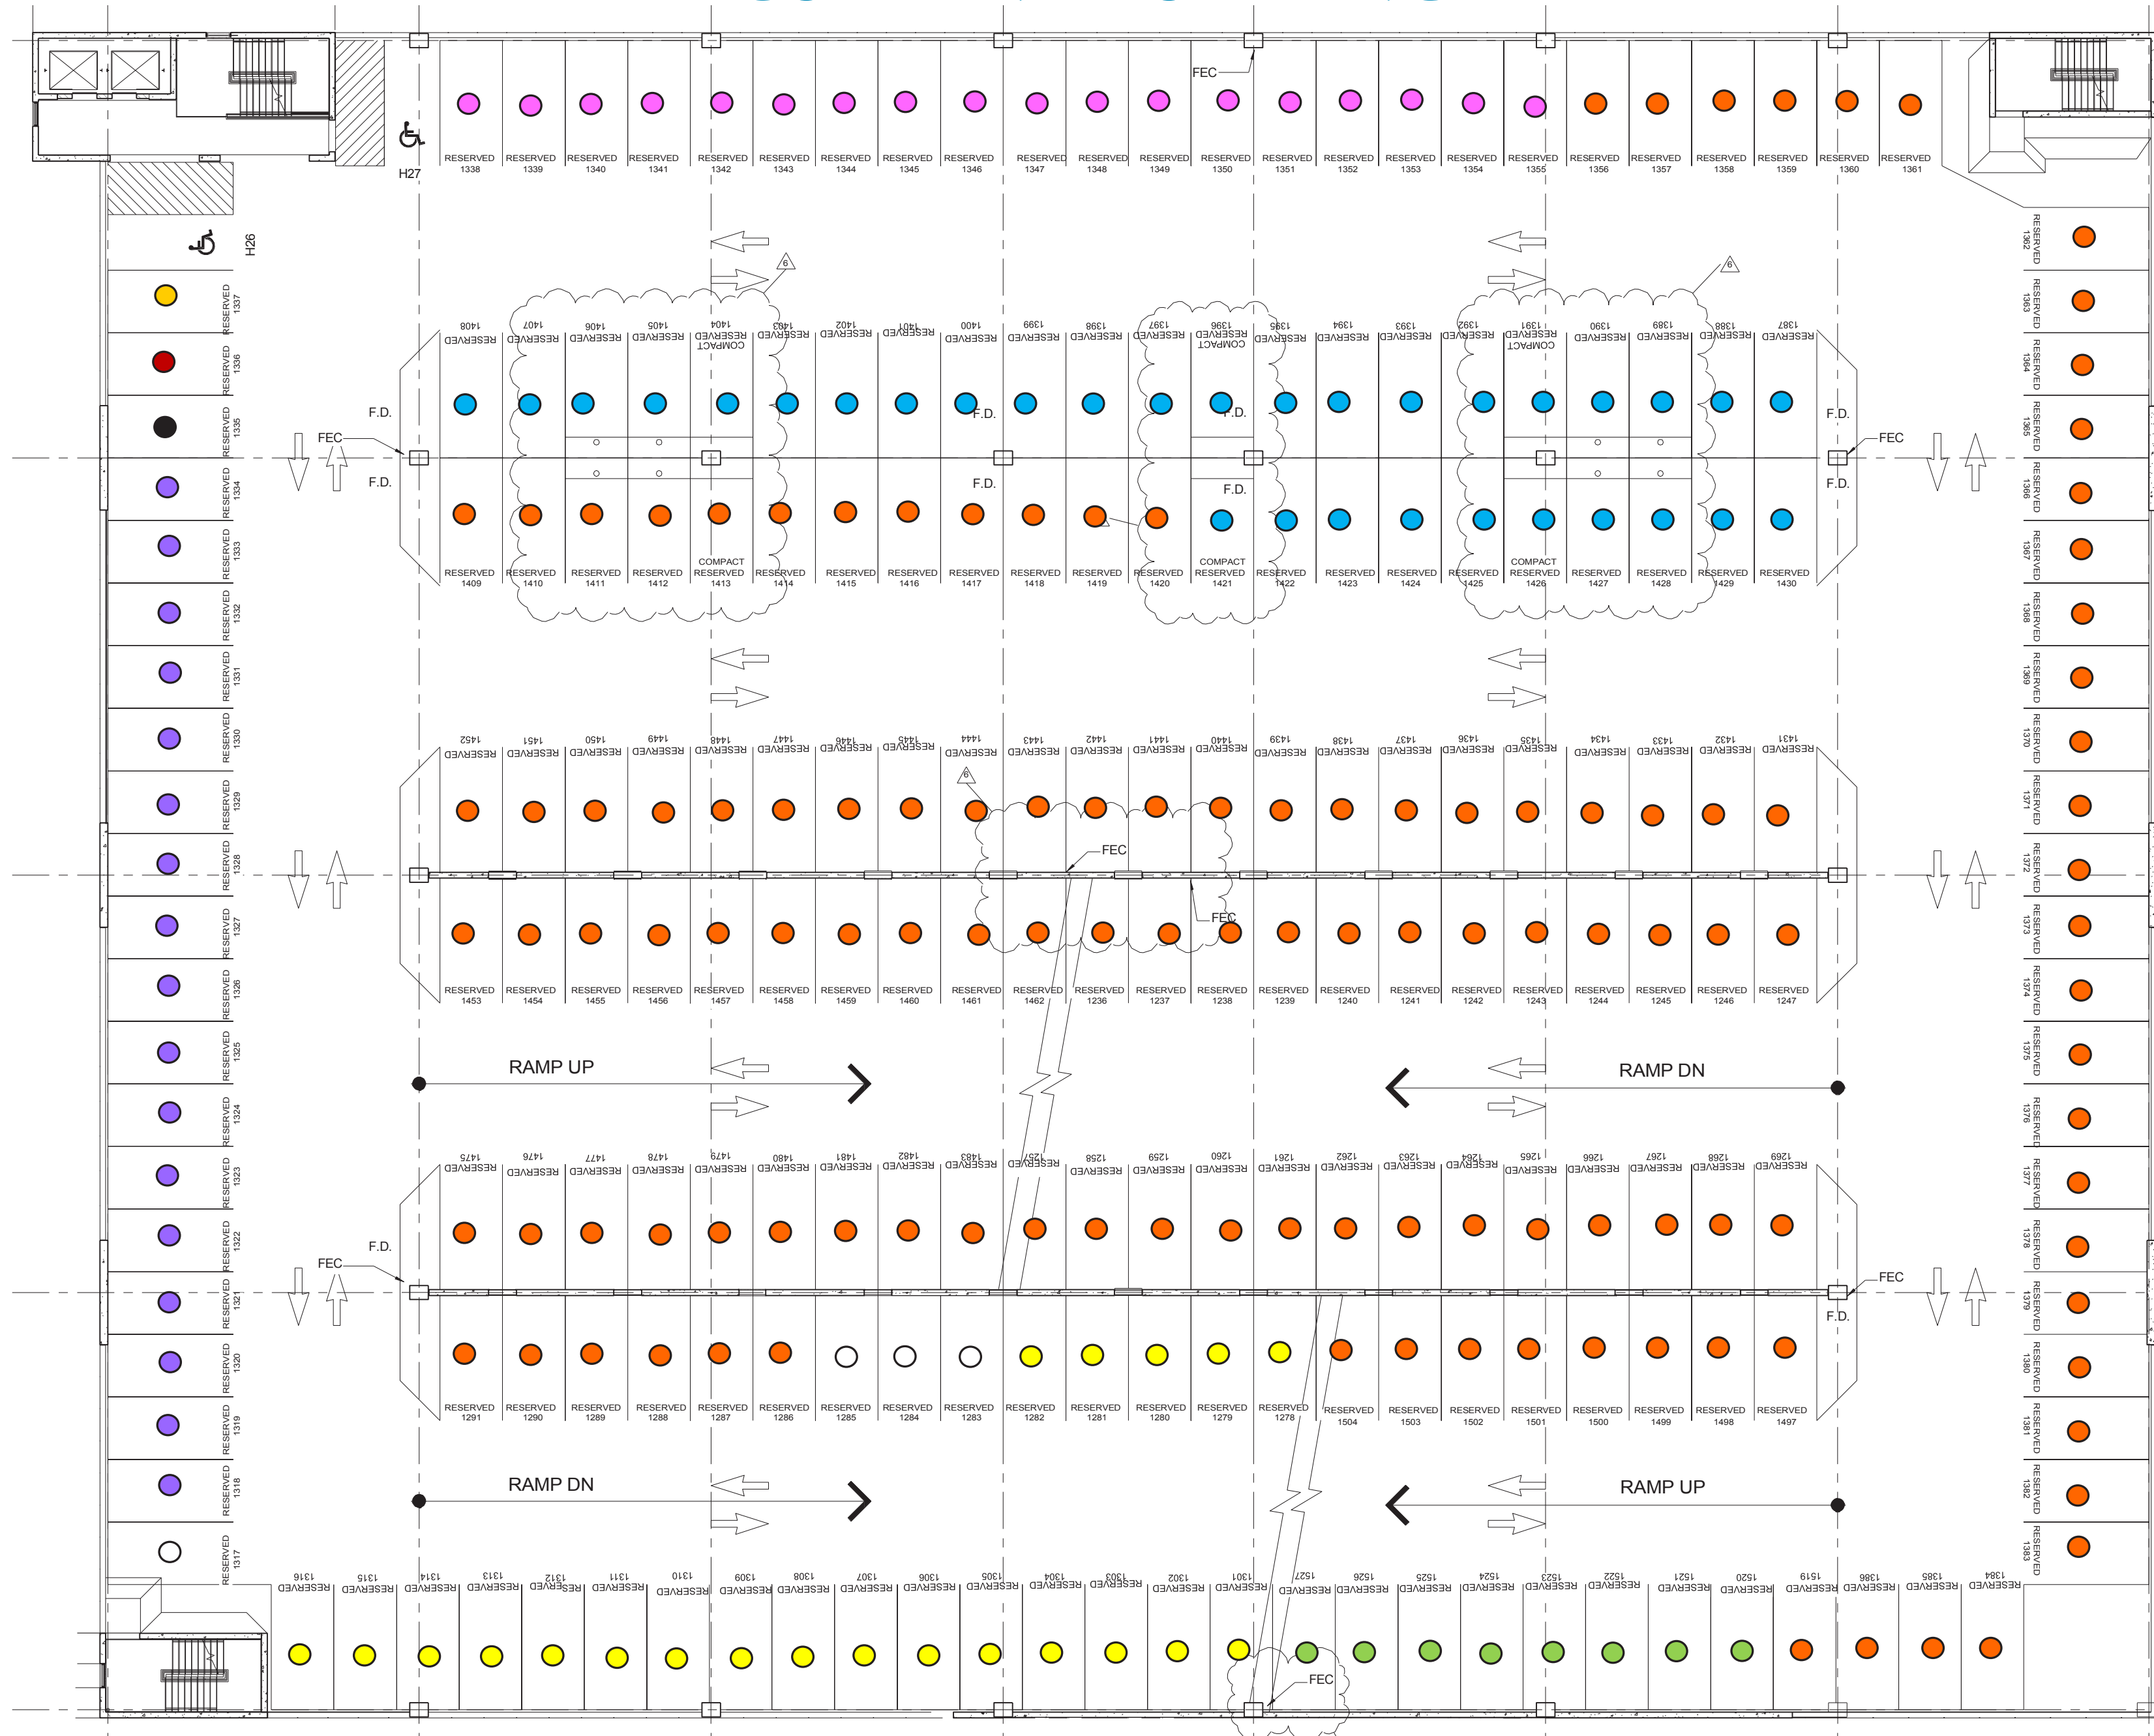

CURRENT BUILDING

NEW BUILDING

SHEBOYGAN AVE

LEVEL 6.PDF